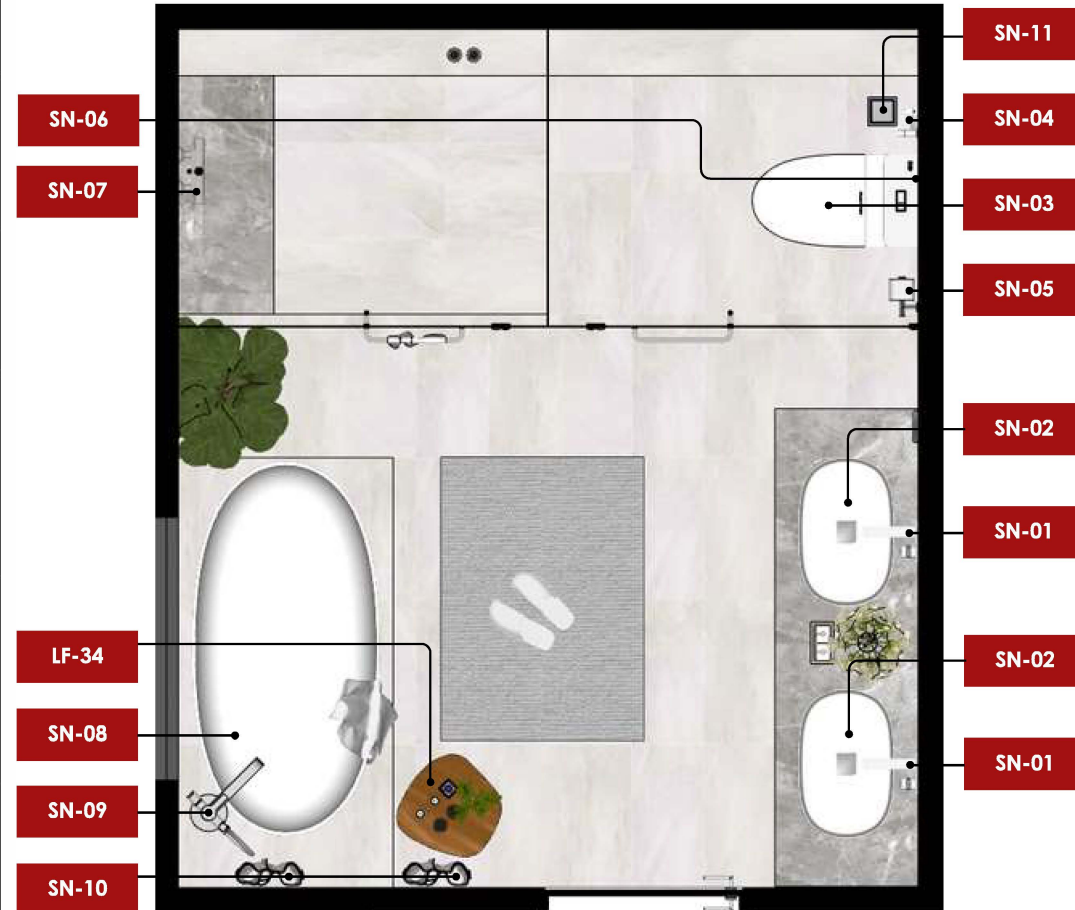

FURNITURE SPECIFICATION TYPE V1-V6

AREA	CODE	IMAGE	SIZE	SUPPLIERS	QTY.
MASTER BATHROOM 1	SN-01		180x75x200 mm.	A-1304-120 NCL Acacia E In-wall Basin Faucet American Standard	2
MASTER BATHROOM 1	SN-02		550x400x144 mm.	WP-0628 American Standard	2
MASTER BATHROOM 1	SN-03		370x740x634 mm.	2007TSC-WT-0 Acacia SupaSleek OP 2.6/4L CBR CP set WT American Standard	1
MASTER BATHROOM 1	SN-04		30x32x180 mm.	A-4800CH-WT DuoStiX Hygiene Spray(Chrome & White)-TH American Standard	1
MASTER BATHROOM 1	SN-05		85x205x66 mm.	K-1498-85-N Concept Round Single Tissue Holder w/ Sh American Standard	1