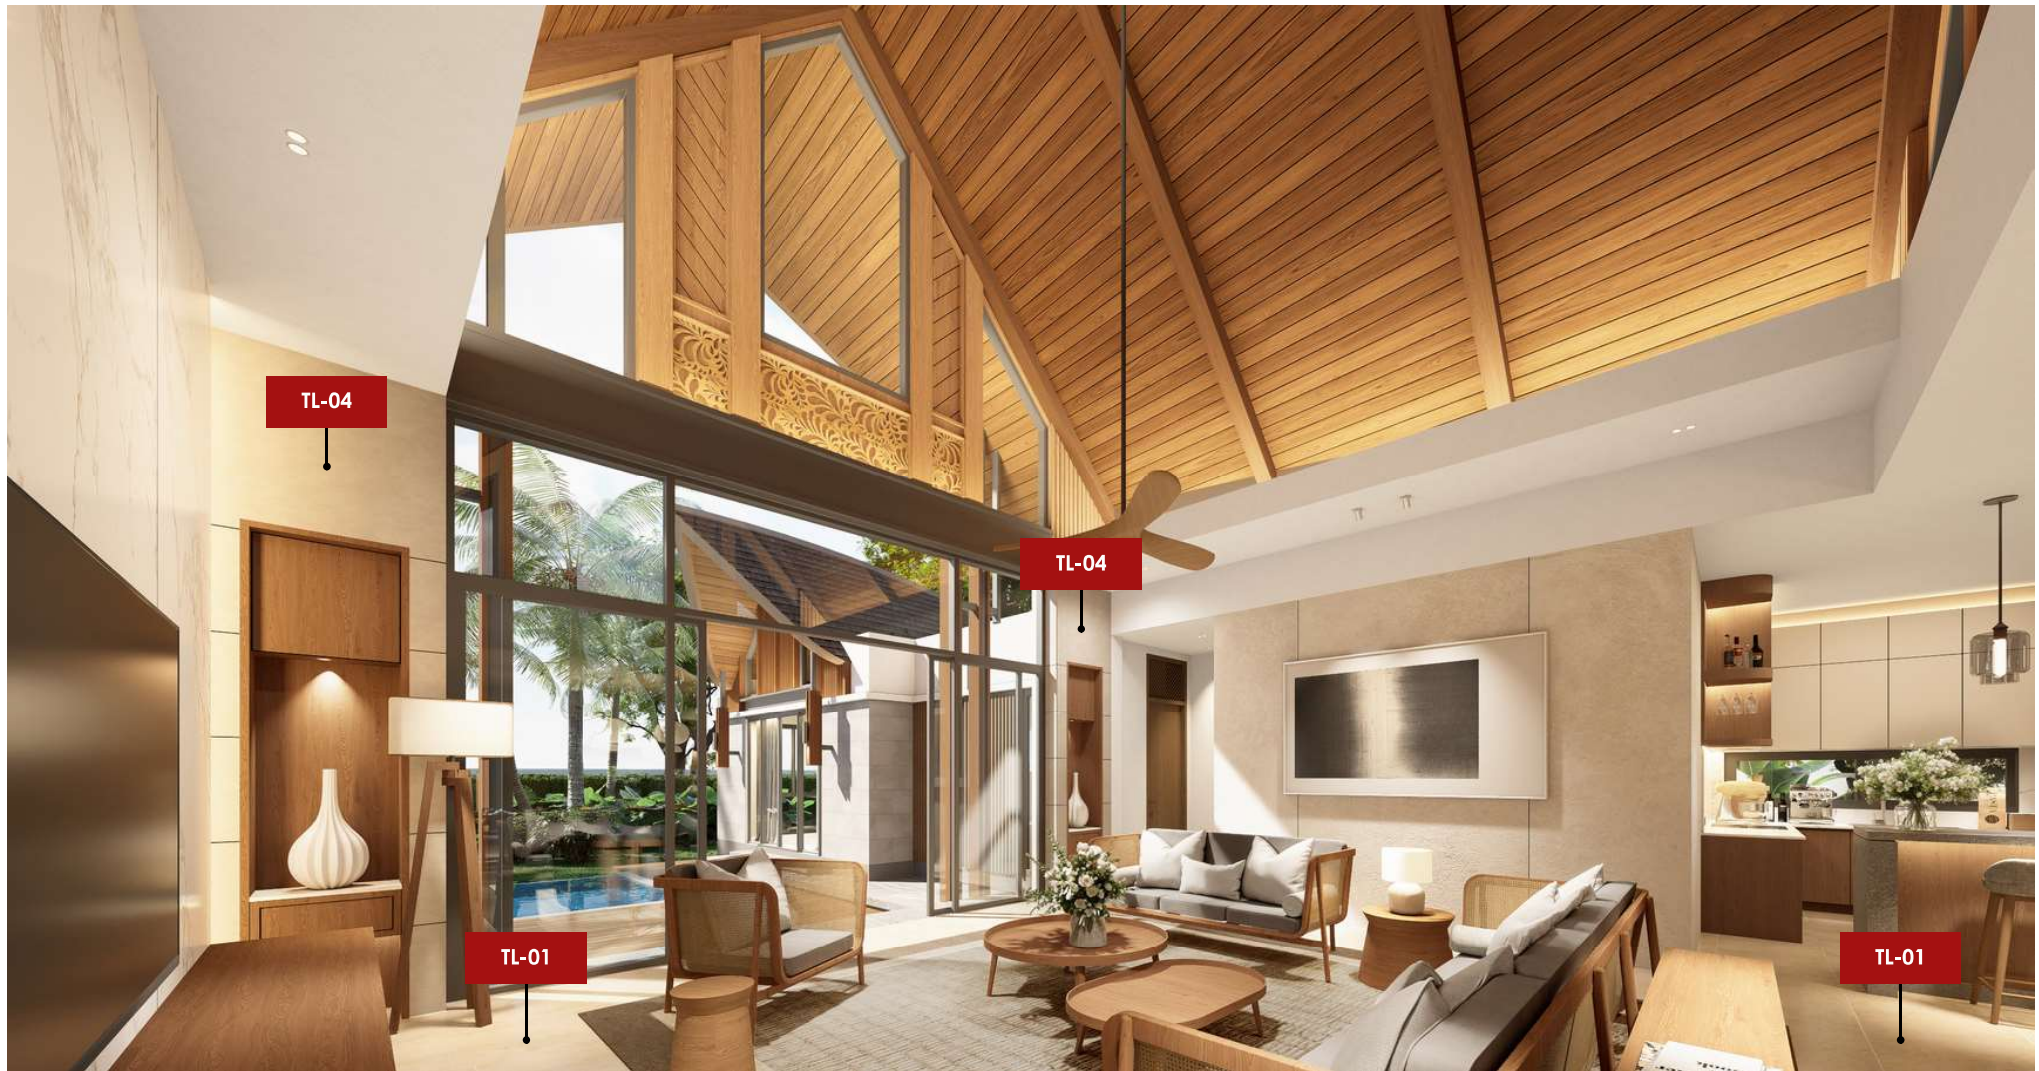

VERDANA POOLVILLA

OWNER : By. BAANSUAYPIYAPURA

DATE : 19.12.2025

LOCATION : THEPKRASATRI SUBDISTRICT, THALANG DISTRICT, PHUKET

LIVING AREA TYPE V1-V6