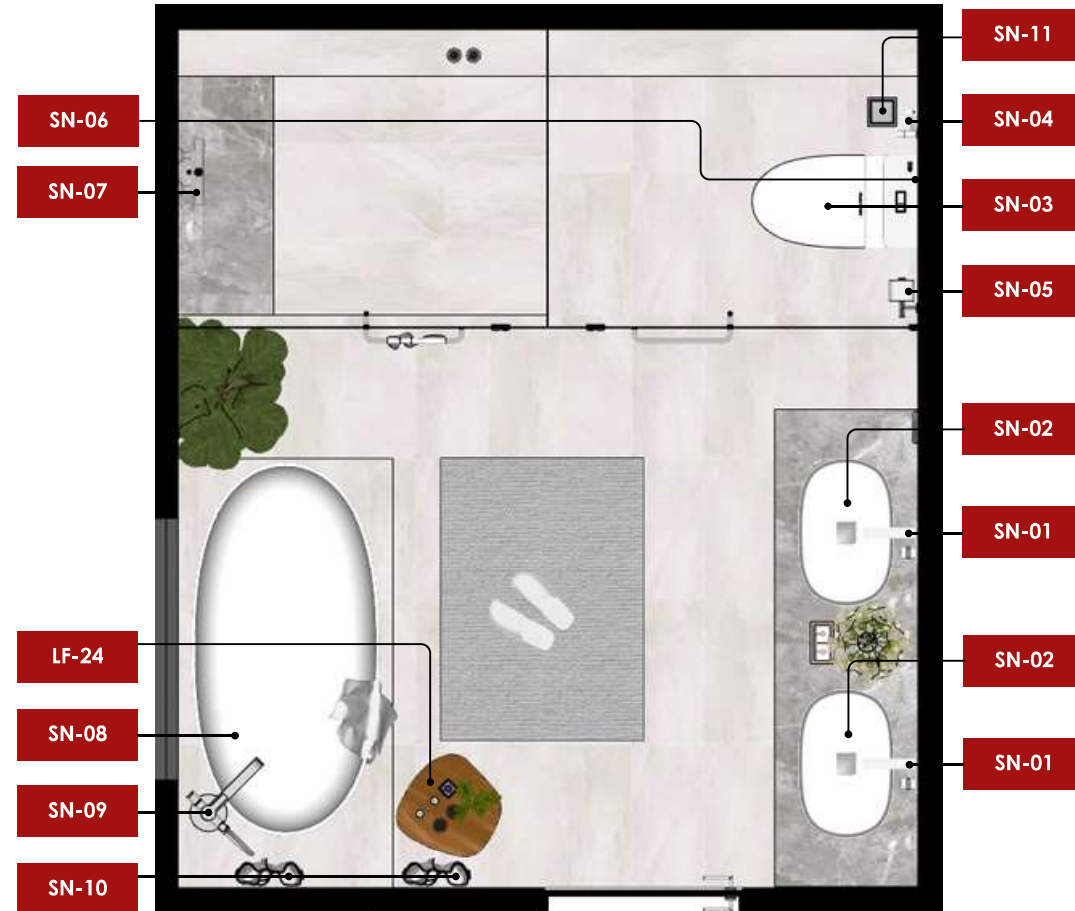

VERDANA POOLVILLA

By. BAANSUAYPIYAPURA

DATE : 16.12.2025

LOCATION : THEPKRASATRI SUBDISTRICT, THALANG DISTRICT, PHUKET

FURNITURE SPECIFICATION TYPE V1-V6

AREA	CODE	IMAGE	SIZE	SUPPLIERS	QTY.
MASTER BATHROOM 1	SN-06		610x113x243 mm.	K-1395-53-N Acacia Evolution American Standard	1
MASTER BATHROOM 1	SN-07		310x430x110 mm.	A-6110-978-1M13 Loven THM 3 Ways Rain Shower System(TH) American Standard	1
MASTER BATHROOM 1	SN-08		795x1715x560 mm.	BT207EP(H)อ่างอาบน้ำ sssua CHLOE 1700 COTTO (BATH)	1
MASTER BATHROOM 1	SN-09		237x866x120 mm.	A-0516-710 La Vita Bath Filler American Standard	1
MASTER BATHROOM 1	SN-10		82x63x44 mm.	K-2801-41-N Concept round robe hook AS American Standard	2
MASTER BATHROOM 1	SN-11		100x100x48 mm.	F78220-CHADYST FLOOR DRAIN 4 SQUARE W/ AmericanStandard	3

VERDANA POOLVILLA

By. BAANSUAYPIYAPURA

DATE : 16.12.2025

LOCATION : THEPKRASATRI SUBDISTRICT, THALANG DISTRICT, PHUKET

FURNITURE SPECIFICATION TYPE V1-V6

AREA	CODE	IMAGE	SIZE	SUPPLIERS	QTY.
MASTER BATHROOM 2	SN-01		180x75x200 mm.	A-1304-120 NCL Acacia E In-wall Basin Faucet American Standard	2
MASTER BATHROOM 2	SN-02		550x400x144 mm.	WP-0628 American Standard	2
MASTER BATHROOM 2	SN-03		370x740x634 mm.	2007TSC-WT-0 Acacia SupaSleek OP 2.6/4L CBR CP set WT American Standard	1
MASTER BATHROOM 2	SN-04		30x32x180 mm.	A-4800CH-WT DuoStiX Hygiene Spray(Chrome & White)-TH American Standard	1
MASTER BATHROOM 2	SN-05		85x205x66 mm.	K-1498-85-N Concept Round Single Tissue Holder w/ Sh American Standard	1