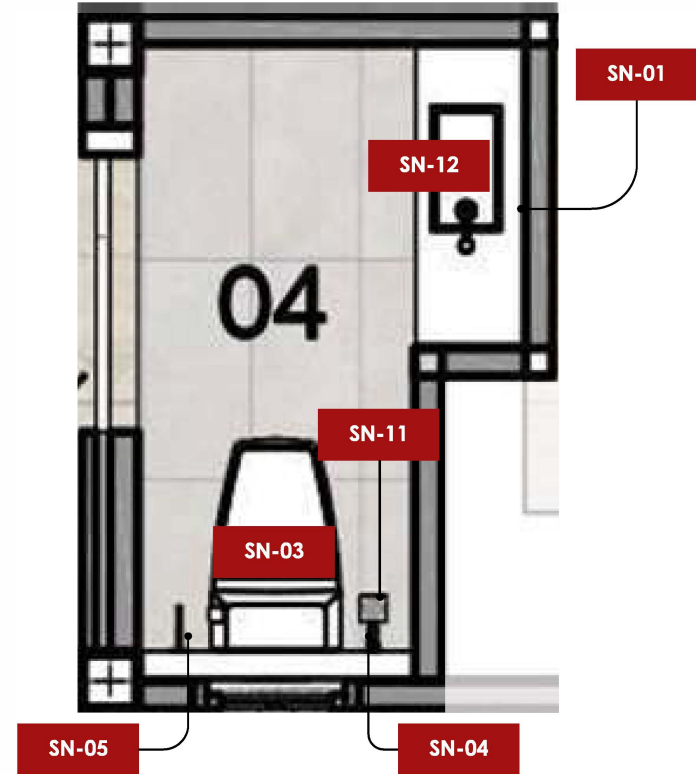

VERDANA POOLVILLA

By. BAANSUAYPIYAPURA

DATE : 16.12.2025

LOCATION : THEPKRASATRI SUBDISTRICT, THALANG DISTRICT, PHUKET

FURNITURE SPECIFICATION TYPE V1-V6

AREA	CODE	IMAGE	SIZE	SUPPLIERS	QTY.
BATHROOM 1	SN-01		180x75x200 mm.	A-1304-120 NCL Acacia E In-wall Basin Faucet American Standard	1
BATHROOM 1	SN-02		550x400x144 mm.	WP-0628 American Standard	1
BATHROOM 1	SN-03		370x740x634 mm.	2007TSC-WT-0 Acacia SupaSleek OP 2.6/4L CBR CP set WT American Standard	1
BATHROOM 1	SN-04		30x32x180 mm.	A-4800CH-WT DuoSTIX Hygiene Spray(Chrome & White)- TH American Standard	1
BATHROOM 1	SN-05		85x205x66 mm.	K-1498-85-N Concept Round Single Tissue Holder w/ Sh American Standard	1

VERDANA POOLVILLA

By. BAANSUAYPIYAPURA

DATE : 16.12.2025

LOCATION : THEPKRASATRI SUBDISTRICT, THALANG DISTRICT, PHUKET

FURNITURE SPECIFICATION TYPE V1-V6

AREA	CODE	IMAGE	SIZE	SUPLIERS	QTY.
POWDER ROOM	SN-01		180x75x200 mm.	A-1304-120 NCL Acacia E In-wall Basin Faucet AmericanStandard	1
POWDER ROOM	SN-03		370x740x634 mm.	2007TSC-WT-0 Acacia SupaSleek OP 2.6/4L CBR CP setWT American Standard	1
POWDER ROOM	SN-04		30x32x180 mm.	A-4800CH-WT DuoStiX Hygiene Spray American Standard	1
POWDER ROOM	SN-05		85x205x66 mm.	K-1498-85-N Concept Round Single Tissue Holder w/ Sh American Standard	1
POWDER ROOM	SN-11		100x100x48 mm.	F78220-CHADYST FLOOR DRAIN 4 SQUARE W/ AmericanStandard	1
POWDER ROOM	SN-12		550x250x120 mm.	อ่างล้างหน้าบรอนเตนเจอร์ขาว KRION	1