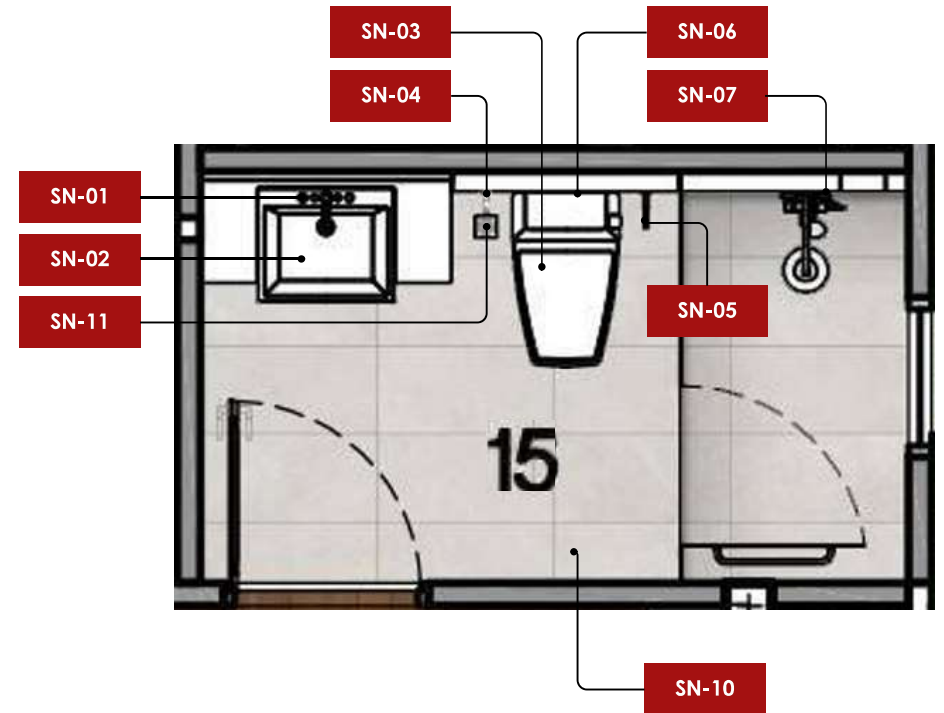

VERDANA POOLVILLA

By. BAANSUAYPIYAPURA

DATE : 16.12.2025

LOCATION : THEPKRASATRI SUBDISTRICT, THALANG DISTRICT, PHUKET

FURNITURE SPECIFICATION TYPE V1-V6

AREA	CODE	IMAGE	SIZE	SUPPLIERS	QTY.
BATHROOM 1	SN-01		180x75x200 mm.	A-1304-120 NCL Acacia E In-wall Basin Faucet American Standard	1
BATHROOM 1	SN-02		550x400x144 mm.	WP-0628 American Standard	1
BATHROOM 1	SN-03		370x740x634 mm.	2007TSC-WT-0 Acacia SupaSleek OP 2.6/4L CBR CP set WT American Standard	1
BATHROOM 1	SN-04		30x32x180 mm.	A-4800CH-WT DuoSTIX Hygiene Spray(Chrome & White)- TH American Standard	1
BATHROOM 1	SN-05		85x205x66 mm.	K-1498-85-N Concept Round Single Tissue Holder w/ Sh American Standard	1

VERDANA POOLVILLA

By. BAANSUAYPIYAPURA

DATE : 16.12.2025

LOCATION : THEPKRASATRI SUBDISTRICT, THALANG DISTRICT, PHUKET

FURNITURE SPECIFICATION TYPE V1-V6

AREA	CODE	IMAGE	SIZE	SUPLIERS	QTY.
POWDER ROOM	SN-01		180x75x200 mm.	A-1304-120 NCL Acacia E In-wall Basin Faucet AmericanStandard	1
POWDER ROOM	SN-03		370x740x634 mm.	2007TSC-WT-0 Acacia SupaSleek OP 2.6/4L CBR CP setWT American Standard	1
POWDER ROOM	SN-04		30x32x180 mm.	A-4800CH-WT DuoStiX Hygiene Spray American Standard	1
POWDER ROOM	SN-05		85x205x66 mm.	K-1498-85-N Concept Round Single Tissue Holder w/ Sh American Standard	1
POWDER ROOM	SN-11		100x100x48 mm.	F78220-CHADYST FLOOR DRAIN 4 SQUARE W/ AmericanStandard	1
POWDER ROOM	SN-12		550x250x120 mm.	อ่างล้างหน้าบรอนเตนเจอร์ขาว KRION	1