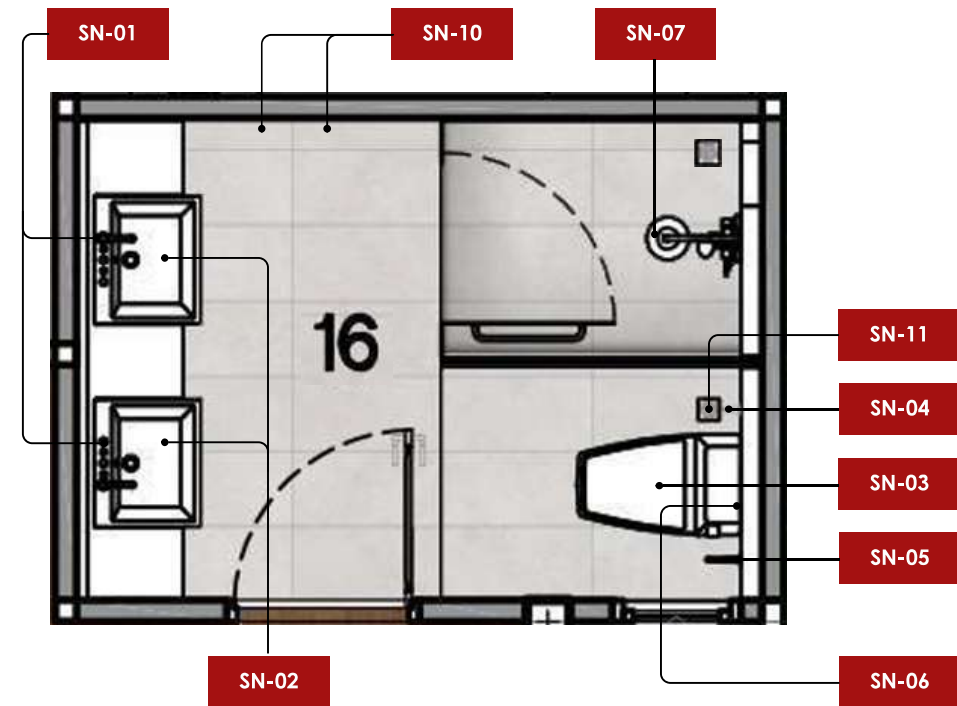

VERDANA POOLVILLA

By. BAANSUAYPIYAPURA

DATE : 16.12.2025

LOCATION : THEPKRASATTRI SUBDISTRICT, THALANG DISTRICT, PHUKET

FURNITURE SPECIFICATION TYPE V1-V6

AREA	CODE	IMAGE	SIZE	SUPPLIERS	QTY.
MASTER BATHROOM 2	SN-06		610x113x243 mm.	K-1395-53-N Acacia Evolution American Standard	1
MASTER BATHROOM 2	SN-07		310x430x110 mm.	A-6110-978-1M13 Loven THM 3 Ways Rain Shower System (TH) American Standard	1
MASTER BATHROOM 2	SN-10		82x63x44 mm.	K-2801-41-N Concept round robe hook AS American Standard	2
MASTER BATHROOM 2	SN-11		100x100x48 mm.	F78220-CHADYST FLOOR DRAIN 4 SQUARE W/ AmericanStandard	2

VERDANA POOLVILLA

By. BAANSUAYPIYAPURA

DATE : 16.12.2025

LOCATION : THEPKRASATRI SUBDISTRICT, THALANG DISTRICT, PHUKET

FURNITURE SPECIFICATION TYPE V1-V6

AREA	CODE	IMAGE	SIZE	SUPPLIERS	QTY.
BATHROOM 1	SN-01		180x75x200 mm.	A-1304-120 NCL Acacia E In-wall Basin Faucet American Standard	1
BATHROOM 1	SN-02		550x400x144 mm.	WP-0628 American Standard	1
BATHROOM 1	SN-03		370x740x634 mm.	2007TSC-WT-0 Acacia SupaSleek OP 2.6/4L CBR CP set WT American Standard	1
BATHROOM 1	SN-04		30x32x180 mm.	A-4800CH-WT DuoSTIX Hygiene Spray(Chrome & White)- TH American Standard	1
BATHROOM 1	SN-05		85x205x66 mm.	K-1498-85-N Concept Round Single Tissue Holder w/ Sh American Standard	1