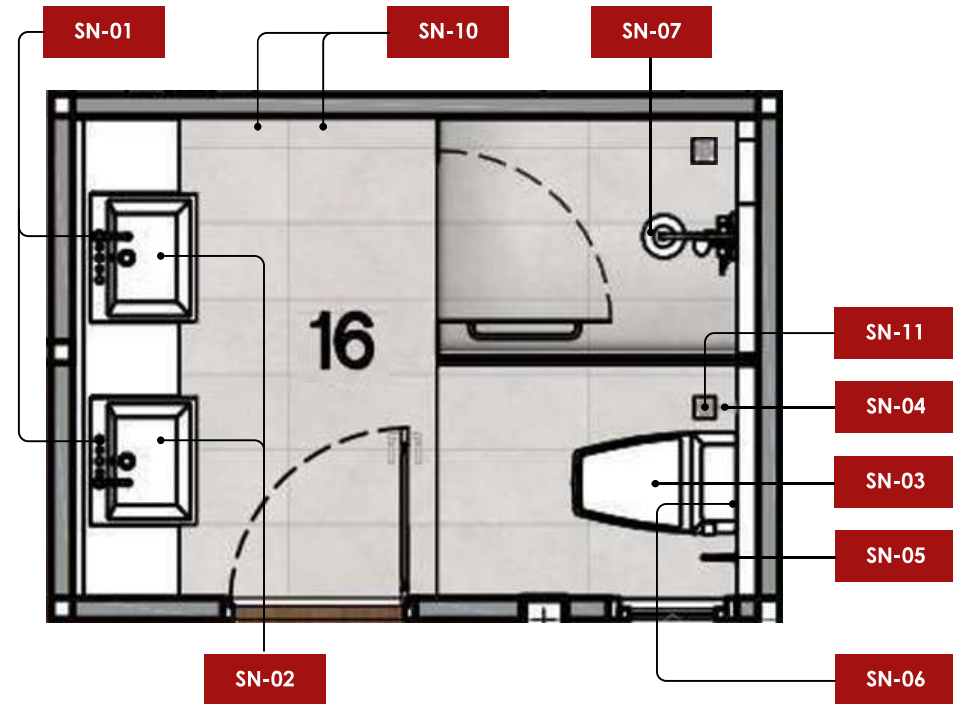

VERDANA POOLVILLA

By. BAANSUAYPIYAPURA

DATE : 16.12.2025

LOCATION : THEPKRASATRI SUBDISTRICT, THALANG DISTRICT, PHUKET

FURNITURE SPECIFICATION TYPE V1-V6

AREA	CODE	IMAGE	SIZE	SUPPLIERS	QTY.
MASTER BATHROOM 2	SN-01		180x75x200 mm.	A-1304-120 NCL Acacia E In-wall Basin Faucet American Standard	2
MASTER BATHROOM 2	SN-02		550x400x144 mm.	WP-0628 American Standard	2
MASTER BATHROOM 2	SN-03		370x740x634 mm.	2007TSC-WT-0 Acacia SupaSleek OP 2.6/4L CBR CP set WT American Standard	1
MASTER BATHROOM 2	SN-04		30x32x180 mm.	A-4800CH-WT DuoStiX Hygiene Spray(Chrome & White)-TH American Standard	1
MASTER BATHROOM 2	SN-05		85x205x66 mm.	K-1498-85-N Concept Round Single Tissue Holder w/ Sh American Standard	1